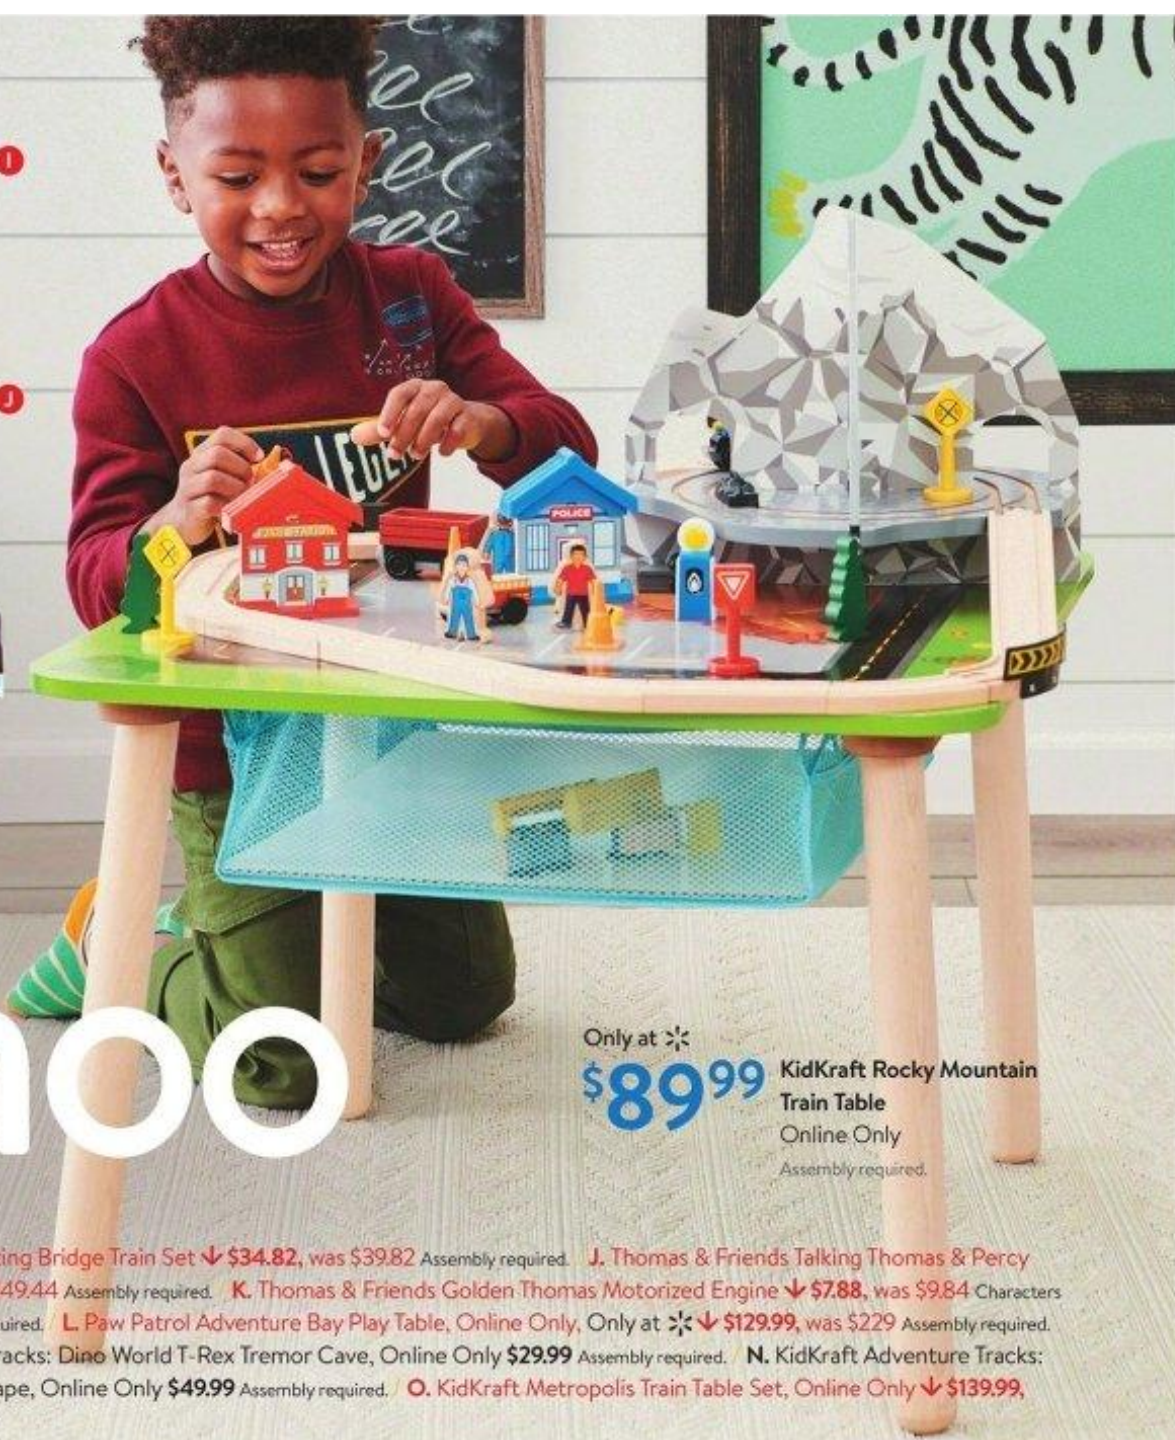

Choo choo

Only at ✨

$89.99

KidKraft Rocky Mountain Train Table
Online Only

Assembly required.

I. Thomas & Friends Walking Bridge Train Set **↓ $34.82**, was $39.82 Assembly required. J. Thomas & Friends Talking Thomas & Percy Train Set **↓ $39.82**, was $49.44 Assembly required. K. Thomas & Friends Golden Thomas Motorized Engine **↓ $7.88**, was $9.84 Characters may vary by store. Assembly required. L. Paw Patrol Adventure Bay Play Table, Online Only, Only at ✨ **↓ $129.99**, was $229 Assembly required. M. KidKraft Adventure Tracks: Dino World T-Rex Tremor Cave, Online Only **$29.99** Assembly required. N. KidKraft Adventure Tracks: Dino World Volcano Escape, Online Only **$49.99** Assembly required. O. KidKraft Metropolis Train Table Set, Online Only **↓ $139.99**, was $239 Assembly required.

All items sold separately.