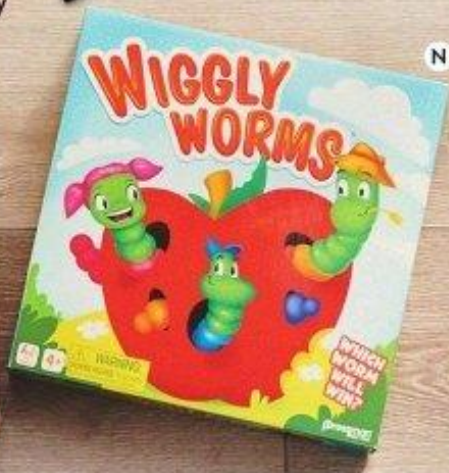

H. Goliath Games Burping Bobby Game $\downarrow$ $15.97, was $19.82 Batteries not included. I. Goliath Games Rattlesnake Jake Game $\downarrow$ $15.97, was $19.82 Batteries not included. J. Fisher-Price Tic Tac Tony Game, Only at * $\downarrow$ $9.97 K. Goliath Games Magic Tooth Fairy Game, Only at * $\downarrow$ $9.97 L. Ready Set Discover! Twister Shapes Game, Only at * $\downarrow$ $9.97 M. Spin Master Grouch Couch Furniture with Attitude Game $\downarrow$ $15.97, was $19.82 Batteries not included. N. Pressman Wiggly Worms Game, Only at * $\downarrow$ $7.97