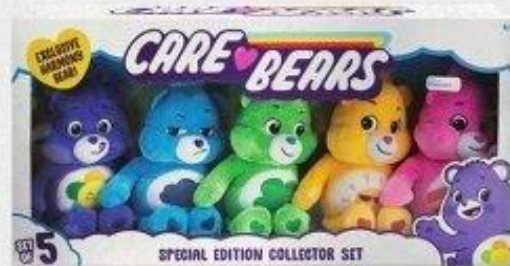

S

K. KidKraft Love, Diana Heart Vanity, Includes 24 decorative clings, Online Only, Only at ✨ $99 Assembly required. / L. Trolls World Tour Stylin' Poppy $7.97 / M. Trolls World Tour Glam Poppy $12.97 / N. Trolls World Tour Poppy's Rock Guitar ↓ $19.97, was $24.97 / O. Trolls World Tour Color Poppin' Poppy ↓ $19.97, was $29.97 / P. Trolls World Tour Karaoke Machine $49.97 / Q. Care Bears 14" Bear, Variety of Characters $12.88 each / R. Care Bears Unlock The Magic Interactive Figure, Variety of Characters $14.88 each / S. Care Bears Special Edition Collector Set Plush 5 Pack, Only at ✨ $24.88

All items sold separately. 17BASE