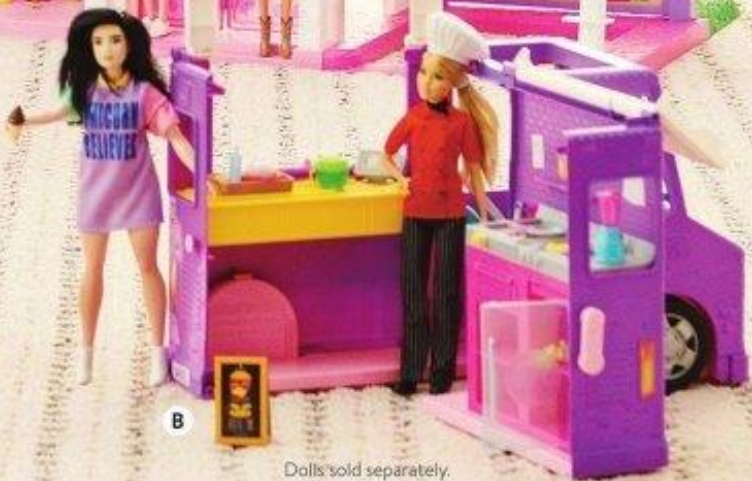

LO.L Surprise! Microphone **\$9.97**

LO.L Surprise! O.M.G. Fashion Doll, with 20 Surprises, Variety of Characters **\$26.88 each**

All items sold separately.

Barbie™

\$179 Barbie Estate Dreamhouse
45.98" x 15.5" x 40"

Assembly required.

Dolls sold separately.

A

B

Dolls sold separately.

A. Barbie Club Chelsea Camper Playset ↓ \$26.88, was \$29.88 / B. Barbie Fresh 'N' Fun Food Truck, 31 pcs., Only at > \$49.88

24BASE

All items sold separately.