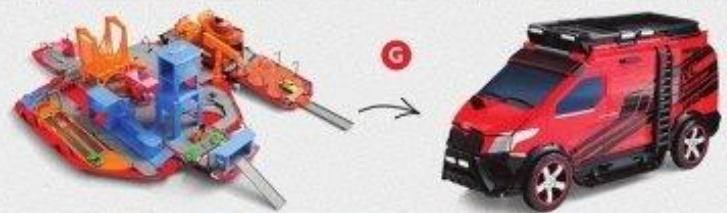

All items sold separately. 17BASE

Top-Rated
by Kids
★★★★

WALMART
**WONDER
LAB**
scan & play!

Let's
roll

\$7.88
each

Hot Wheels
Monster Trucks
2 Pack

A. Hot Wheels Sky Crash Tower Track Set **↓ \$38.88**, was \$44.97 **B.** Hot Wheels City Air Attack Dragon Play Set. Only at * **↓ \$38.88**, was \$44.97
Assembly required. **C.** Hot Wheels Mario Kart Vehicle 4 Pack **\$19.97** **D.** Hot Wheels Mario Kart Mario Circuit Track Set **↓ \$38.88**, was \$44.97
Assembly required. **E.** Hot Wheels Vehicle 5 Pack **\$4.97** **F.** Hot Wheels Monster Truck Scorpion Sting Raceway **↓ \$38.88**, was \$44.97 Assembly required.
G. Micro Machines Super Van City Transforming Playset **↓ \$44.88**, was \$49.97 **H.** Micro Machines Starter Pack **\$4.97 each** **I.** The Animal **\$34.88**