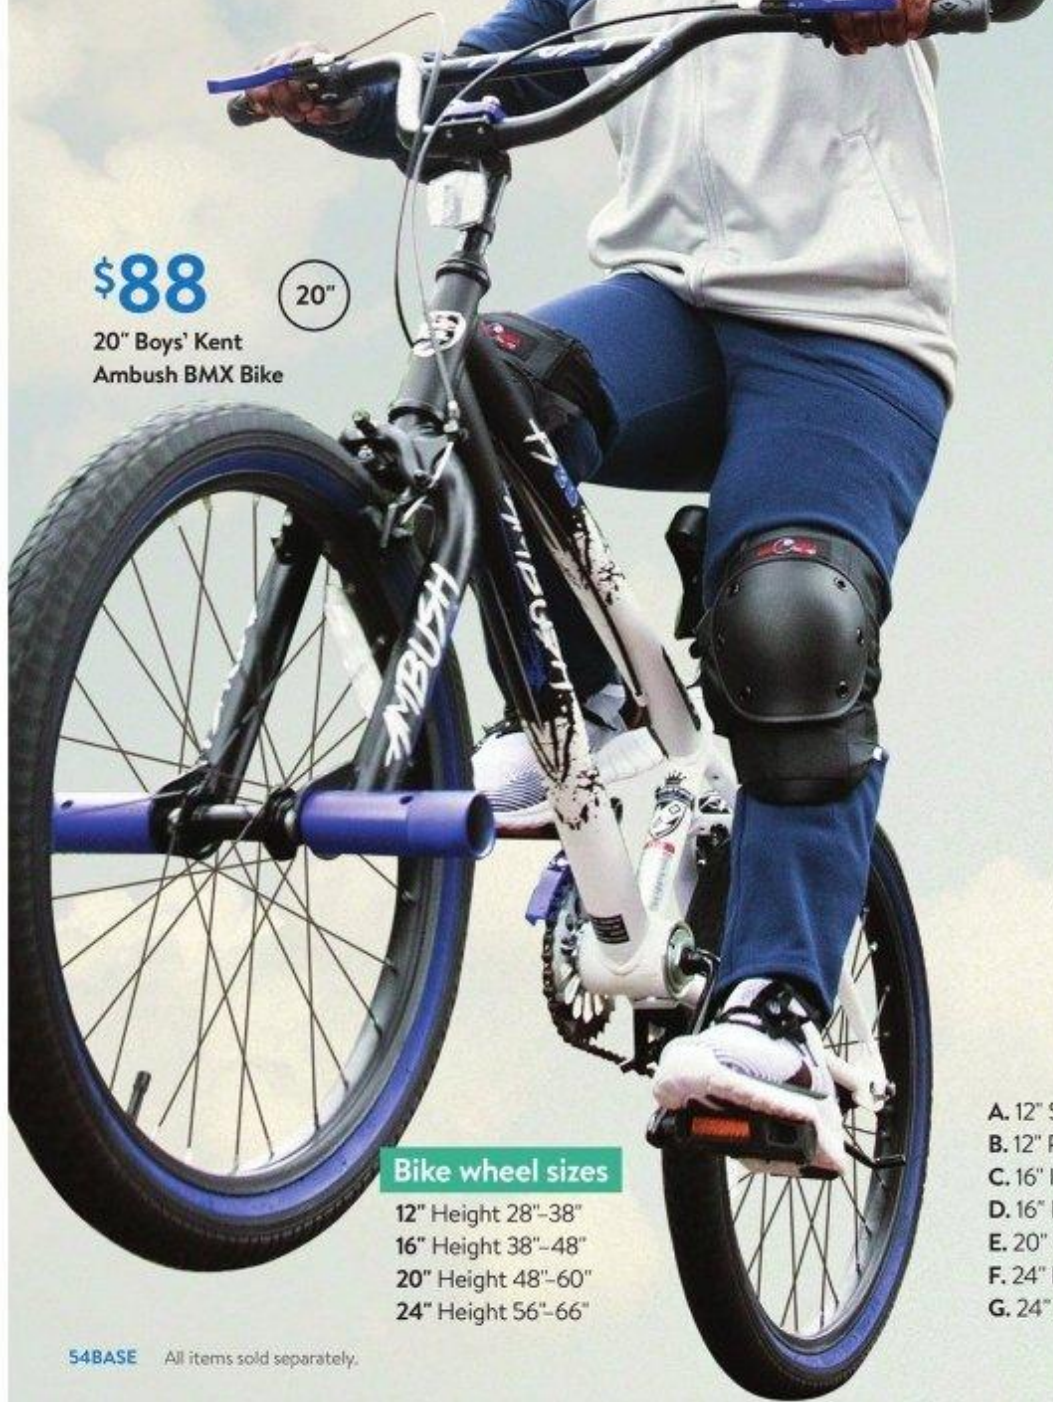

Ready, set, ride

$88

20" Boys' Kent
Ambush BMX Bike

20"

Bike wheel sizes

- 12" Height 28"-38"
- 16" Height 38"-48"
- 20" Height 48"-60"
- 24" Height 56"-66"