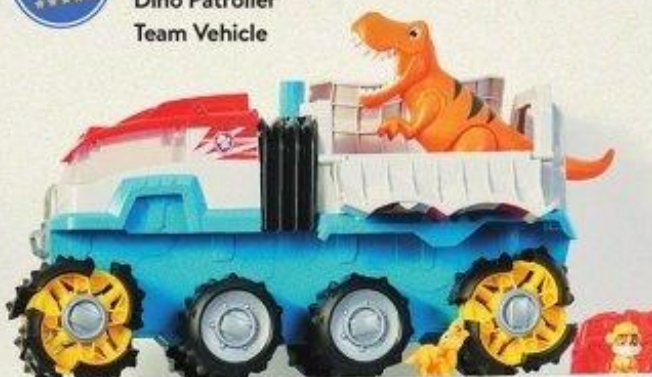

**SCAN
HERE**

for a fun surprise!

Everyday Low Price

**Paw Patrol Dino Rescue
Dino Patroller
Team Vehicle**