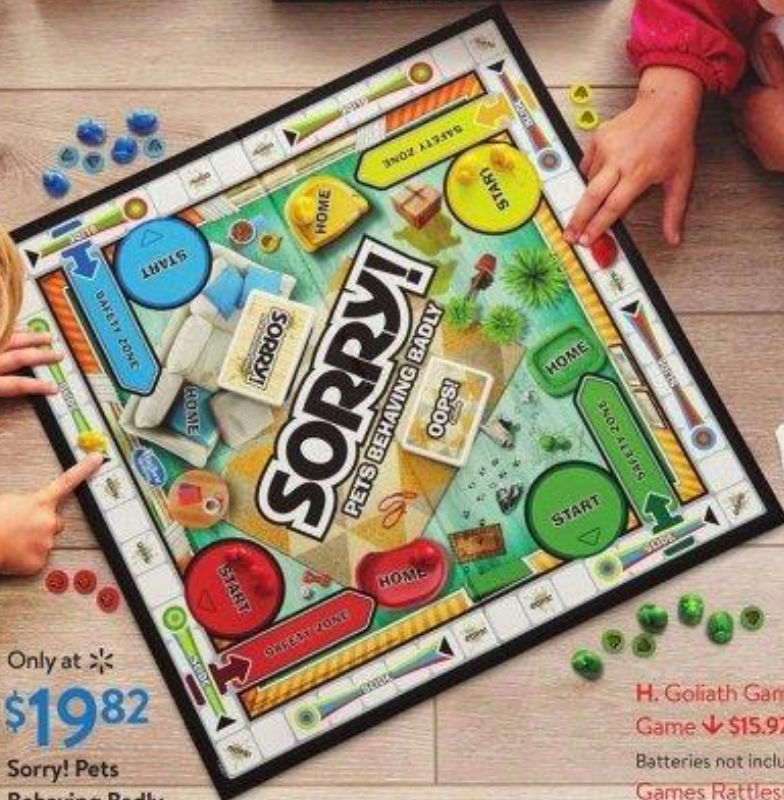

H. Goliath Games Burping Bobby Game $\downarrow$ $15.97, was $19.82 Batteries not included. I. Goliath Games Rattlesnake Jake Game $\downarrow$ $15.97, was $19.82 Batteries not included. J. Fisher-Price Tic Tac Tony Game, Only at * $\downarrow$ $9.97 K. Goliath Games Magic Tooth Fairy Game, Only at * $\downarrow$ $9.97 L. Ready Set Discover! Twister Shapes Game, Only at * $\downarrow$ $9.97 M. Spin Master Grouch Couch Furniture with Attitude Game $\downarrow$ $15.97, was $19.82 Batteries not included. N. Pressman Wiggly Worms Game, Only at * $\downarrow$ $7.97