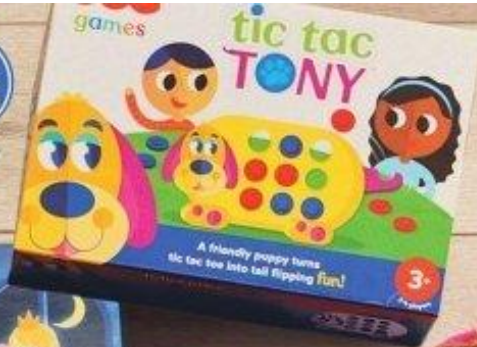

Let's play

Only at *
$19.82
Sorry! Pets
Behaving Badly
Game