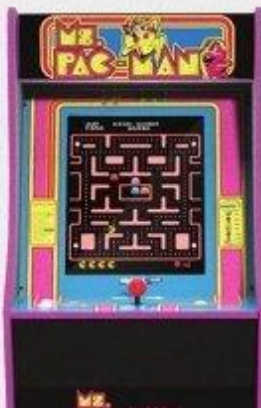

All items sold separately.

45.8"

57.8"

- A. Nintendo Switch with Neon Blue & Neon Red Joy-Con $299
- B. Nintendo Switch Lite $199
- C. Mario Kart Live: Home Circuit Mario Set **Everyday Low Price**
- D. Nintendo Joy-Con Controllers **Everyday Low Price**
- E. Animal Crossing: New Horizons for Nintendo Switch **Everyday Low Price**
- F. Super Mario 3D All Stars for Nintendo Switch **Everyday Low Price**
- G. Arcade1Up Ms. Pac-Man Arcade Cabinet $299
- H. Arcade1Up NBA Jam Arcade Cabinet, Includes Riser $399