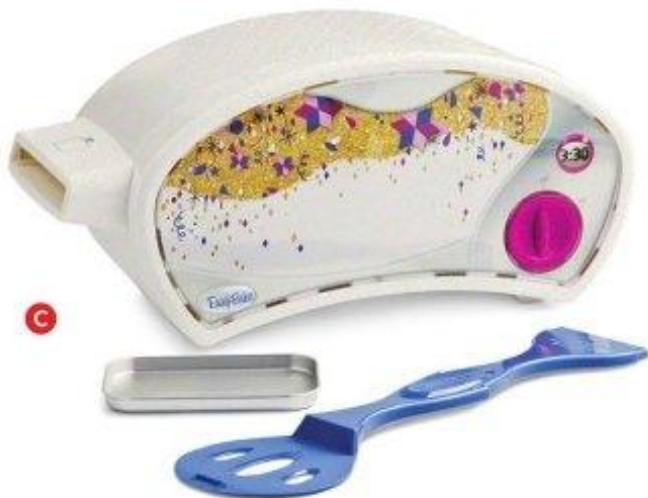

All items sold separately.

31BASE

[SCAN HERE]

for a fun surprise!

↓ \$19.97

Collins Key Mystery Challenge Wheel was \$29.77

A

B