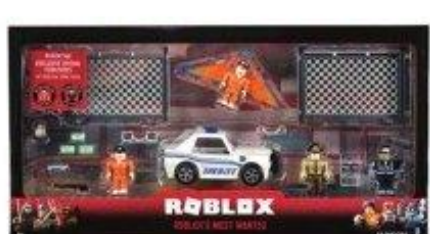

Only at ✨
Super Gift Set each
$20 additional sets available

Amazing value!