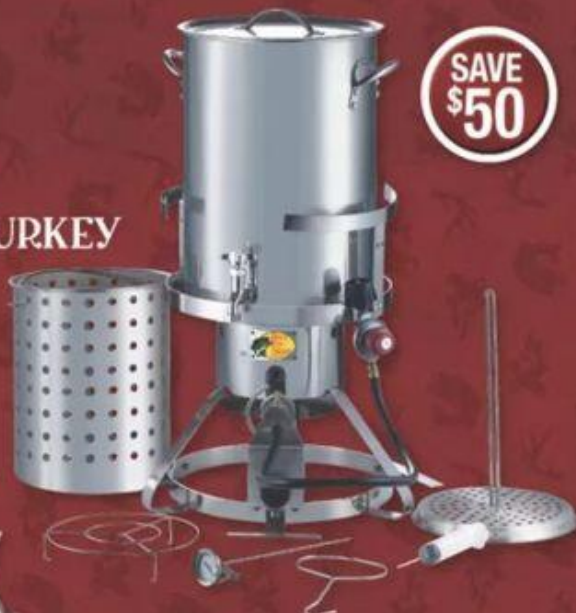

HOLIDAY KICK OFF · SALE NOV. 4-21

BIG ENOUGH FOR THE FAMILY TURKEY

BASS PRO SHOPS® 3-IN-1 STAINLESS STEEL COOKER

\$129⁹⁷ Reg. \$179.99

- 30-qt. pot with spigot
- Turkey rack, lifter, and boiling/steaming basket
- 45,000-BTU burner and stand
- 12" thermometer and marinade injector

SAVE \$50

SAVE \$40

FRY, BOIL, OR STEAM

BASS PRO SHOPS® ALL-IN-ONE FRYER

\$159⁹⁷ Reg. \$199.99

- 58,000-BTU cast iron burner
- 36-qt. aluminum pot
- 1 large and 2 small basket

LOCO 30-QT. SURESPARK TURKEY FRYER **\$99⁹⁹**