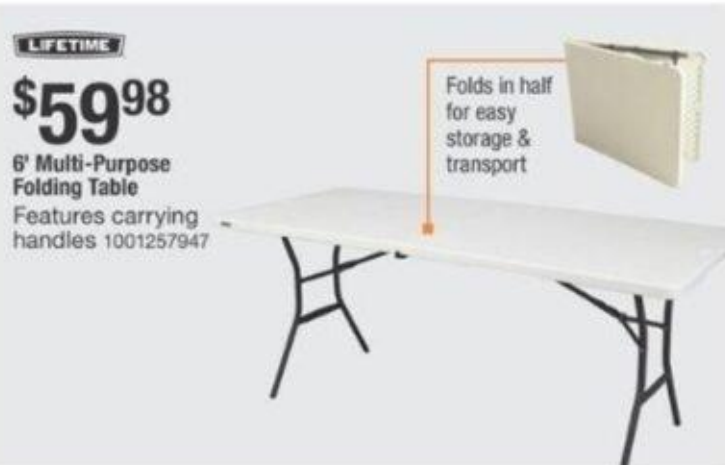

LIFETIME
$59⁹⁸
6' Multi-Purpose Folding Table
Features carrying handles 1001257947

Folds in half for easy storage & transport