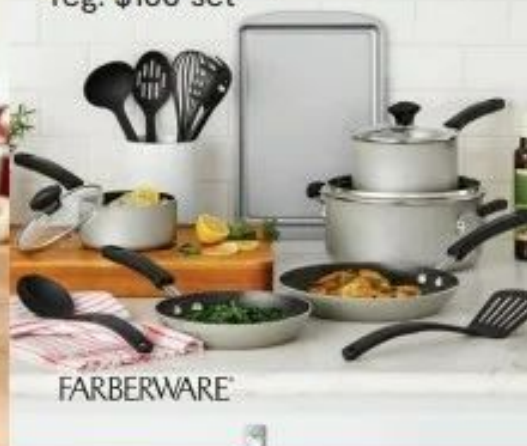

Cooks 3.5-qt. cast iron
dutch oven

782-1748

sale \$39.99 ea. | reg. \$100 ea.

Other sizes also on sale.

\$49⁹⁹
set

Farberware® Cookstart
cookware set

782-4479

reg. \$160 set