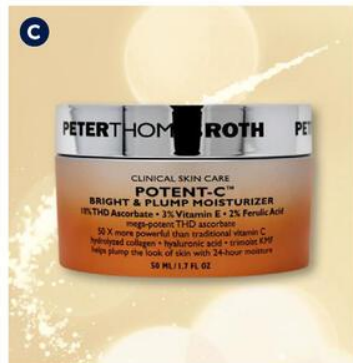

Click here to
find these &
more brands
you'll love.

\$315
Baccarat Rouge 540
Fragrance
Available online and
at select clubs.

\$299⁹⁸
Giorgio Armani Crema
Nera Reviving Cream
Online only†

\$265⁹⁸
Tom Ford Rose
Prick Fragrance
Available online
and at select clubs.

\$398
La Mer Crème de la Mer
Moisturizing Cream (3.4 oz.)
Online only†

*"Great deal. Can't beat that price,
only in Sam's. Love it!"*

— Lan

Indulge like this.

Show 'em some luxe.

- A** \$572 La Prairie Skin Caviar Liquid Lift Serum (1.7 oz.) **B** \$44⁹⁸ Hermès Eau d'Orange Verte Moisturizing Body Lotion (200 mL)
C \$269 Estée Lauder Advanced Night Repair Essentials 3-Piece Set **D** \$126 Shiseido Ultimune Power Infusing Concentrate (4 oz.)
E \$82⁹⁸ Tatcha The Essence (5 oz.) **F** \$69⁹⁸ Tatcha The Dewy Serum (1 oz.)

All items available online only†

Pretty in a pinch.

A \$44⁹⁸ Charlotte Tilbury Pillow Talk Instant Eyeshadow Palette **Online only*** **B** \$49⁹⁸ Thinkspace Makeup Mirror **C** \$49⁹⁸ Peter Thomas Roth Potent-C Power Moisturizer **D** \$24⁴⁸ Peter Thomas Roth Potent-C Power Scrub **E** \$48⁷⁴ Peter Thomas Roth Potent-C Eye Gel Patches