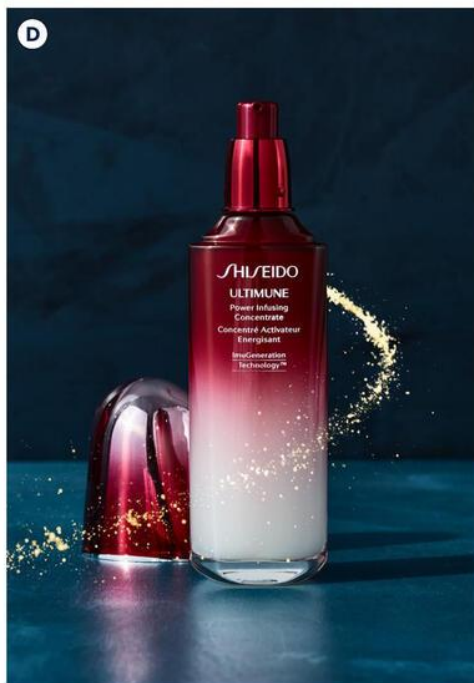

Click here to
find these &
more brands
you'll love.

\$315
Baccarat Rouge 540
Fragrance
Available online and
at select clubs.

\$299⁹⁸
Giorgio Armani Crema
Nera Reviving Cream
Online only†

\$265⁹⁸
Tom Ford Rose
Prick Fragrance
Available online
and at select clubs.

\$398
La Mer Crème de la Mer
Moisturizing Cream (3.4 oz.)
Online only†

*"Great deal. Can't beat that price,
only in Sam's. Love it!"*

— Lan

Indulge like this.

Show 'em some luxe.

- A** \$572 La Prairie Skin Caviar Liquid Lift Serum (1.7 oz.) **B** \$44⁹⁸ Hermès Eau d'Orange Verte Moisturizing Body Lotion (200 mL)
C \$269 Estée Lauder Advanced Night Repair Essentials 3-Piece Set **D** \$126 Shiseido Ultimune Power Infusing Concentrate (4 oz.)
E \$82⁹⁸ Tatcha The Essence (5 oz.) **F** \$69⁹⁸ Tatcha The Dewy Serum (1 oz.)

All items available online only†

Pretty in a pinch.

A \$44⁹⁸ Charlotte Tilbury Pillow Talk Instant Eyeshadow Palette **Online only*** **B** \$49⁹⁸ Thinkspace Makeup Mirror **C** \$49⁹⁸ Peter Thomas Roth Potent-C Power Moisturizer **D** \$24⁴⁸ Peter Thomas Roth Potent-C Power Scrub **E** \$48⁷⁴ Peter Thomas Roth Potent-C Eye Gel Patches