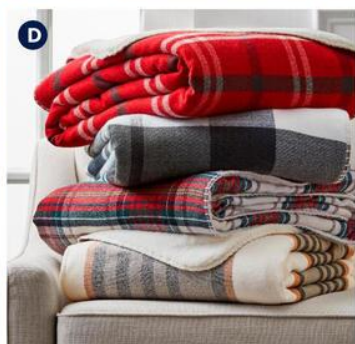

Hotel feels. Just-right prices.

\$49⁹⁸ Full/Queen
\$59⁹⁸ King
 3-Piece Velvet Quilt Set
 Sizes Full/Queen and King.
 Includes comforter and 2 shams.

A \$24⁹⁸ Luxury Faux Fur Throw Various styles available. **B** \$19⁹⁸ Faux Mohair Throw Various styles available. **C** \$39⁹⁸ Oversized Chunky Knit Throw Various styles available. **Available online and at select clubs.** **D** \$29⁹⁸ Plaid Faux Fur Throw Various styles available. **Available online and at select clubs.** **E** \$39⁹⁸ Cozy Cable Knit Throw Various styles available. **Online only†** Matching pillows for all throws available at SamsClub.com. **F** \$19⁹⁸ 22" x 22" Velvet Decorative Pillows (2 pk.) **G** \$29⁹⁸ 26" x 26" Quilted Velvet Euro Pillows (2 pk.) **Online only†** **H** \$79⁹⁸ Queen | \$89⁹⁸ King 700-Thread-Count 100% Egyptian Cotton Sheet Sets Sizes Queen and King. Includes flat and fitted sheets with 4 pillowcases. **I** \$799 Queen | \$999 King Cape Cod Tufted Bed **Online only†** **J** \$299 Queen | \$399 King Cape Cod Upholstered Ottoman **Online only†**