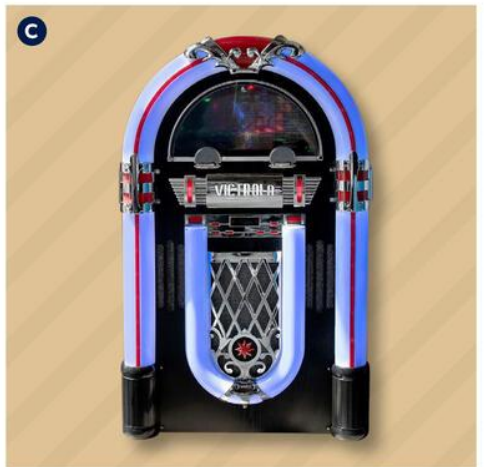

A \$394⁹⁸ TCL 20 Pro 5G 256GB (Unlocked) Universally unlocked phone for use on most major carriers. **Online only†** **B** \$449 Ukiah Tailgater II Beat to Music Fire Pit Speaker Available online and at select clubs. **C** \$899 Mayfield Full-Size Bluetooth Jukebox Available online and at select clubs.