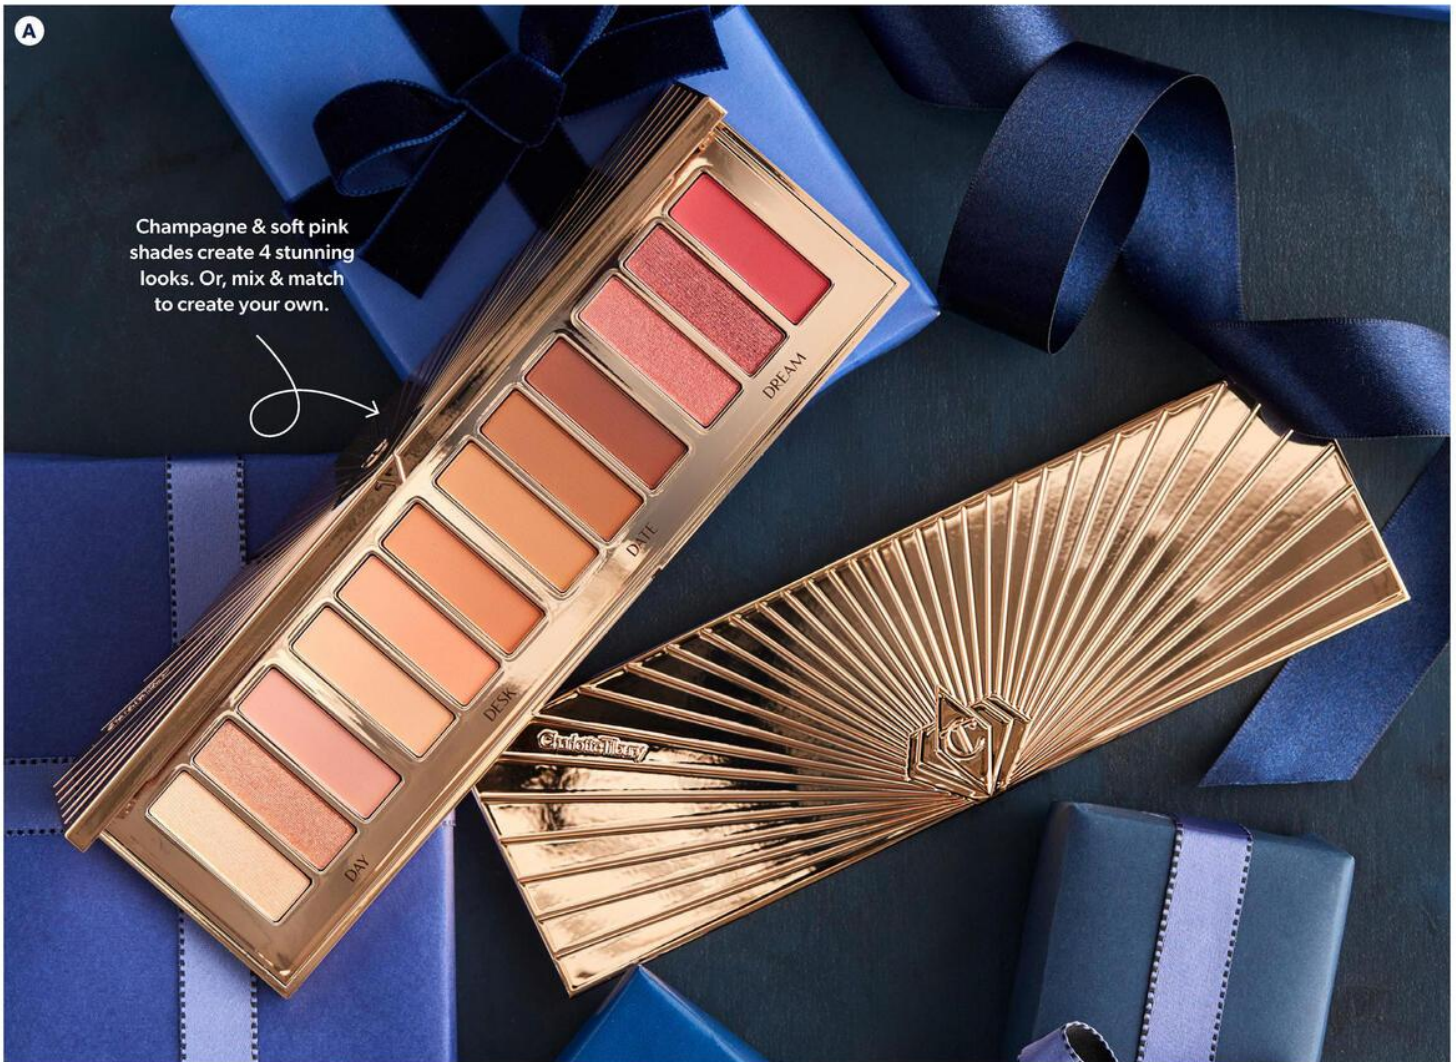

Pretty in a pinch.

A $44⁹⁸ Charlotte Tilbury Pillow Talk Instant Eyeshadow Palette **Online only*** **B** $49⁹⁸ Thinkspace Makeup Mirror **C** $49⁹⁸ Peter Thomas Roth Potent-C Power Moisturizer **D** $24⁴⁸ Peter Thomas Roth Potent-C Power Scrub **E** $48⁷⁴ Peter Thomas Roth Potent-C Eye Gel Patches