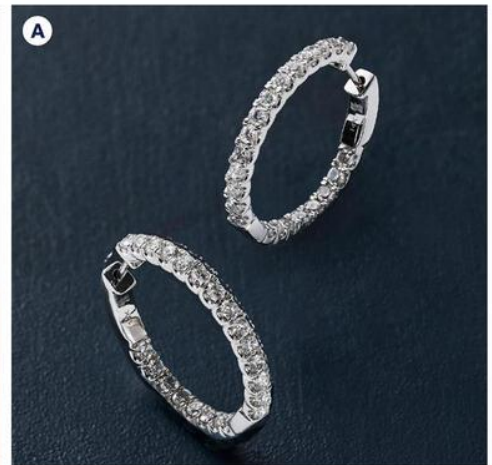

**Lounge life,
 Member's Mark™
 style.**

A \$22⁹⁸ Member's Mark™ Cashmere Blend Hoodie Sizes S-XXL (in club), XS-XXL (online). Various colors. **B** \$22⁹⁸ Member's Mark™ Cashmere Blend Pant Sizes S-XXL (in club), XS-XXL (online). Various colors. **C** \$22⁹⁸ Member's Mark™ Cashmere Blend Cardigan Sizes S-XXL (in club), XS-XXL (online). Various colors. **D** \$17⁹⁸ Member's Mark™ Men's Sherpa-Lined Full-Zip Hoodie Sizes S-XXL (in club), XS-XXXL (online). Various colors. **E** \$16⁹⁸ Member's Mark™ Ladies' Sherpa-Lined Full-Zip Hoodie Sizes S-XXL. Various colors. **F** \$16⁹⁸ Member's Mark™ Men's Sherpa-Lined Jogger Sizes S-XXL (in club), XS-XXL (online). Various colors. **G** \$14⁹⁸ Member's Mark™ Ladies' Sherpa-Lined Jogger Sizes S-XL (in club), XS-XXL (online). Various colors.

Hint, hint. They want these.

\$5,999

7.00 CTTW Diamond
Riviera Necklace in
14 Karat Gold[§]

\$159

0.25 CTTW Diamond
Star Pendant in
Sterling Silver[§]

A \$1,888 1.95 CTTW Diamond Hoop Earrings in 14 Karat White Gold[§] **B \$2,149** 1.50 CTTW Emerald Shaped Diamond Halo Band in 18 Karat White Gold[§]
C \$5,999 2.00 CTTW Round Diamond Stud Earrings in 14 Karat Gold[§]