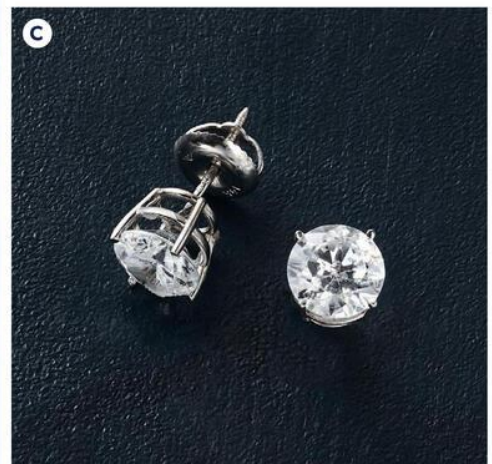

**Lounge life,
 Member's Mark™
 style.**

A \$22⁹⁸ Member's Mark™ Cashmere Blend Hoodie Sizes S-XXL (in club), XS-XXL (online). Various colors. **B** \$22⁹⁸ Member's Mark™ Cashmere Blend Pant Sizes S-XXL (in club), XS-XXL (online). Various colors. **C** \$22⁹⁸ Member's Mark™ Cashmere Blend Cardigan Sizes S-XXL (in club), XS-XXL (online). Various colors. **D** \$17⁹⁸ Member's Mark™ Men's Sherpa-Lined Full-Zip Hoodie Sizes S-XXL (in club), XS-XXXL (online). Various colors. **E** \$16⁹⁸ Member's Mark™ Ladies' Sherpa-Lined Full-Zip Hoodie Sizes S-XXL. Various colors. **F** \$16⁹⁸ Member's Mark™ Men's Sherpa-Lined Jogger Sizes S-XXL (in club), XS-XXL (online). Various colors. **G** \$14⁹⁸ Member's Mark™ Ladies' Sherpa-Lined Jogger Sizes S-XL (in club), XS-XXL (online). Various colors.

Hint, hint. They want these.

\$5,999

7.00 CTTW Diamond
Riviera Necklace in
14 Karat Gold[§]

\$159

0.25 CTTW Diamond
Star Pendant in
Sterling Silver[§]

A \$1,888 1.95 CTTW Diamond Hoop Earrings in 14 Karat White Gold[§] **B \$2,149** 1.50 CTTW Emerald Shaped Diamond Halo Band in 18 Karat White Gold[§]
C \$5,999 2.00 CTTW Round Diamond Stud Earrings in 14 Karat Gold[§]