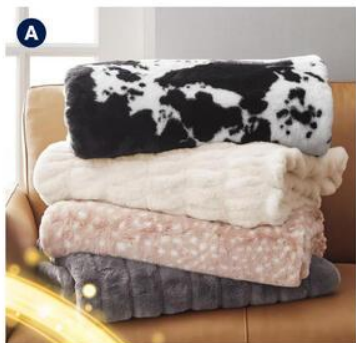

Hotel feels. Just-right prices.

\$49⁹⁸ Full/Queen
\$59⁹⁸ King
 3-Piece Velvet Quilt Set
 Sizes Full/Queen and King.
 Includes comforter and 2 shams.

A \$24⁹⁸ Luxury Faux Fur Throw Various styles available. **B** \$19⁹⁸ Faux Mohair Throw Various styles available. **C** \$39⁹⁸ Oversized Chunky Knit Throw Various styles available. **Available online and at select clubs.** **D** \$29⁹⁸ Plaid Faux Fur Throw Various styles available. **Available online and at select clubs.** **E** \$39⁹⁸ Cozy Cable Knit Throw Various styles available. **Online only†** Matching pillows for all throws available at SamsClub.com. **F** \$19⁹⁸ 22" x 22" Velvet Decorative Pillows (2 pk.) **G** \$29⁹⁸ 26" x 26" Quilted Velvet Euro Pillows (2 pk.) **Online only†** **H** \$79⁹⁸ Queen | \$89⁹⁸ King 700-Thread-Count 100% Egyptian Cotton Sheet Sets Sizes Queen and King. Includes flat and fitted sheets with 4 pillowcases. **I** \$799 Queen | \$999 King Cape Cod Tufted Bed **Online only†** **J** \$299 Queen | \$399 King Cape Cod Upholstered Ottoman **Online only†**