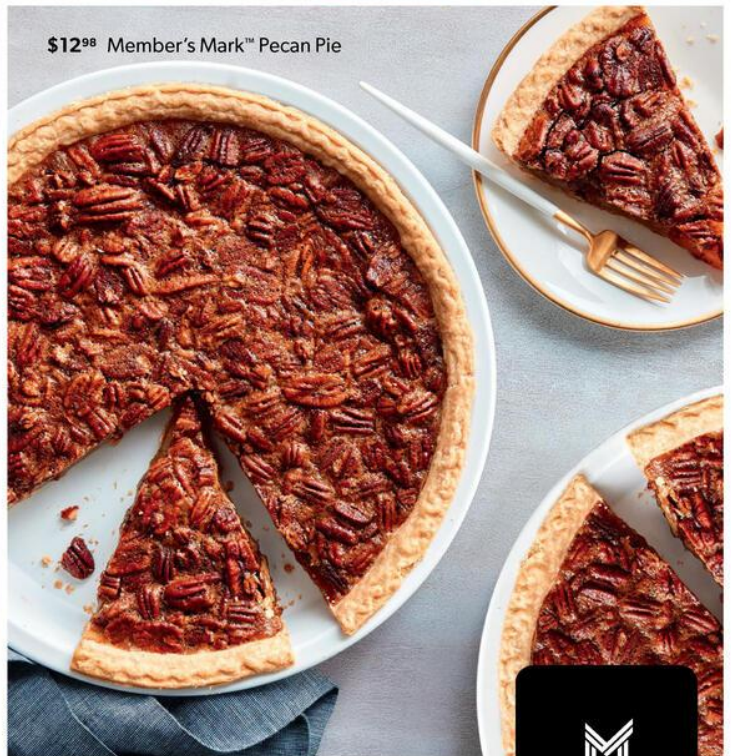

You've got options.

A Member's Mark™ USDA Choice Ribeye Roast See club for price. **B** Frenched Lamb Rack See club for price.
C \$5⁹⁸ Member's Mark™ Sandwich Croissants **D** \$7⁹⁸ Member's Mark™ Yukon Gold Mashed Potatoes (2 pk. 32 oz. ea.) **E** Brussels Sprouts See club for price.

All items available in club only.
Pricing may vary in Hawaii. See club for details.

More desserts for everyone.

\$16⁹⁸
Member's Mark™
French Macarons
Available in club
starting Nov. 1.

\$19⁹⁸

Member's Mark™ Holiday
Cookie Tray (60 ct.)

\$12⁹⁸ Member's Mark™ Pecan Pie

\$16⁹⁸

Member's Mark™
Tuxedo Cake

READY NOW
Individually sized—
easy to grab and go.

PROVEN FAVORITES
Decadent flavors
like mixed berry,
turtle and brownie.

PERSONAL TOUCH
Hand-decorated
in club daily.