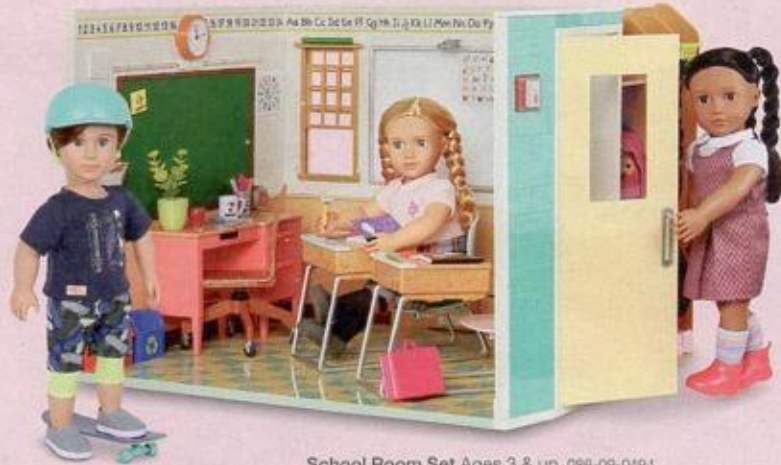

School Room Set Ages 3 & up. 066-09-0494

- **Theodore Doll with Skateboard** Ages 3 & up. 066-09-7229
- **Hally Doll with School Accessories & Book** Ages 3 & up. 066-09-1505
- **Fredricka Doll** Ages 3 & up. 066-09-3772

Shop our low prices