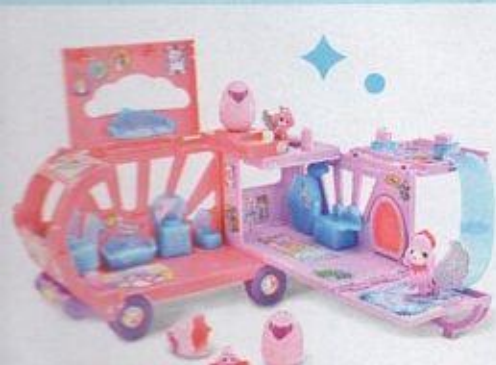

B ONLY AT 

C ONLY AT 

D

E ONLY AT 

Shop
our low
prices

A Foodie Mini Brands Mini Food Court Ages 3 & up. 086-02-6666 **B** ONLY AT  Mini Brands Disney Store Edition 4-pk. Mystery Capsules Ages 3 & up. 086-02-1567 **C** ONLY AT  Mini Brands 4-pk. Mystery Capsules Series 4 Ages 3 & up. 086-02-2663 **D** Mini Brands Disney Store Edition Advent Calendar Ages 3 & up. 086-02-8788 **E** ONLY AT  Mini Brands Disney Store Edition Collectors Case Ages 3 & up. 086-02-0156

ONLY AT 

Hatchimals Rainbow-Cation
Camper Play Set Ages 5 & up.
086-02-9283

60+
sounds &
lights

Hatchimals Rainbow-Cation Hatchicorn
Ages 5 & up. 086-02-9449

The Wizarding World of Harry Potter Diagon
Alley Play Set Ages 6 & up. 086-14-7116