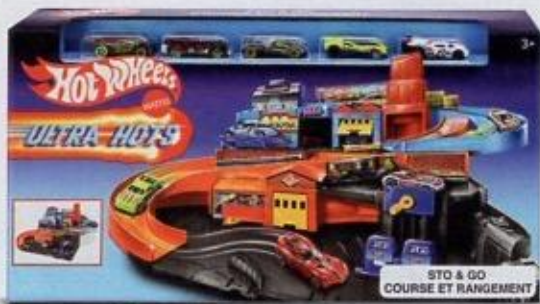

Hot Wheels

Shop our low prices

- A** Action Spiral Speed Crash Track Set Ages 5 & up. 087-07-3508
- B** Monster Trucks T-Rex Volcano Arena Track Set Ages 4 & up. 087-07-7213
- C** City Attacking Shark Escape Track Set Ages 5 & up. 087-07-0728
- D** Monster Trucks Unstoppable Tiger Shark RC Vehicle Ages 4 & up. 087-05-6889
- E** ONLY AT Mega Construx Hot Wheels Bigfoot Ages 10 & up. 204-07-9732
- F** Ultimate Garage Ages 5 & up. 087-07-7883
- G** ONLY AT Ultra Hots Sto & Go Track Set Ages 3 & up. 087-07-9386
- H** ONLY AT RC Tesla Roadster Ages 5 & up. 087-07-9584