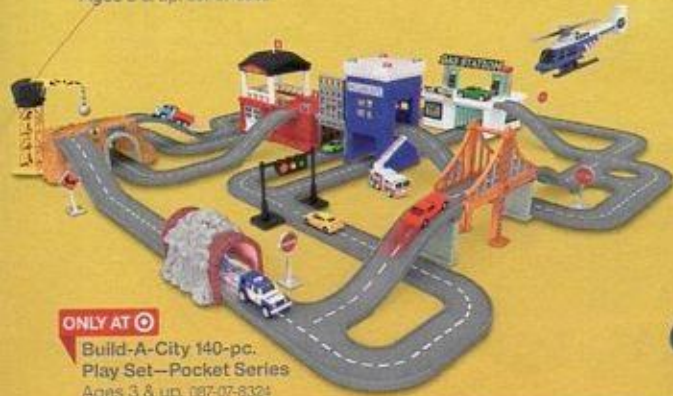

Crane arm extends to 53"

ONLY AT

Jumbo Crane Truck with Extendable Arm
Ages 3 & up. 087-07-7022

ONLY AT

RC Front End Loader—Midrange Series
Ages 3 & up. 087-07-0164

ONLY AT

Build-A-City 140-pc. Play Set—Pocket Series
Ages 3 & up. 087-07-8324