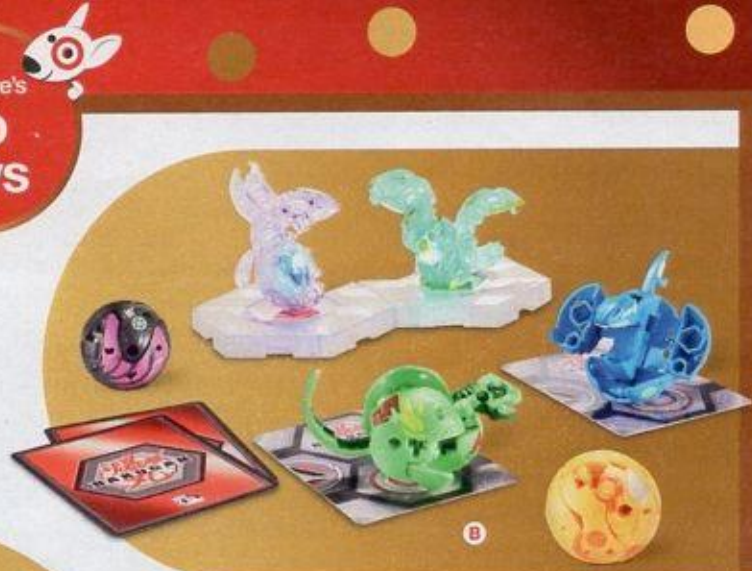

Bullseye's
Top
Toys

B

A ONLY AT