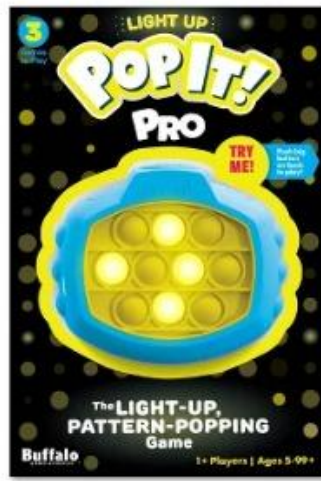

Pop It! Pro Light-Up Fidget Toy

Buffalo Games

★★★★★ 1

$19.99

When purchased online

Free shipping*

*Exclusions Apply.

Limited stock at Cambridge

Add to cart